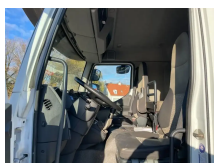

Renault Midlum 270 Midlum 12.270 4x2 Closed Box

General features

Brand	Renault
Model	Midlum 270
Subcategory	Box
Licence plate	70-BGZ-8
Odometer reading	358.037km
Construction year	2013
Date of first registration	21-10-2013
Condition	Used
Fuel	Diesel
Emission class	Euro 5
Reference	5610

Characteristics

Empty weight	7.020kg
Load capacity	4.980kg
GVW	12.000kg
Length	960cm
Width	255cm
Cylinder contents	7.146cc

Renault Midlum 270 Midlum 12.270 4x2 Closed Box

Technical specifications

Number of axes	2
----------------	---